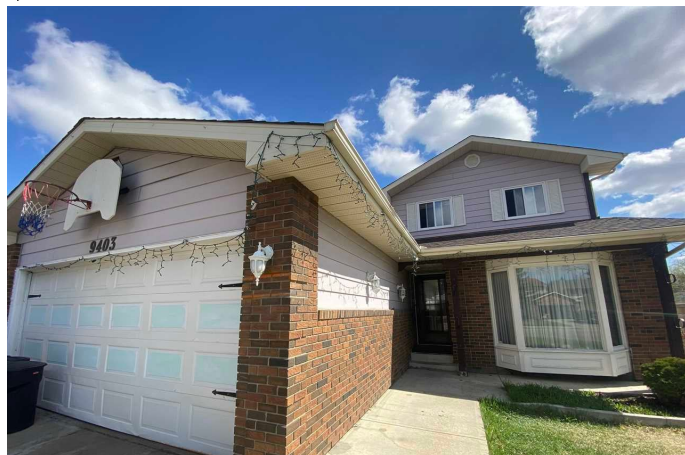

Courtesy Of Dorothy Cornel Of RE/MAX River City

\$391,000 - 9403 175 Street Nw, Edmonton

MLS® #E4244529

\$391,000

5 Bedroom, 4.00 Bathroom, 1,944 sqft
Single Family on 0 Acres

Summerlea, Edmonton, AB

Welcome to Summerlea! This 5 bedroom dbl front attached 2 storey home is within walking distance to West Edmonton Mall and T&T Grocery shop, Terra Losa Shopping & services, parks & recreation amenities. This home is very spacious for a growing family. The main floor comes with formal dining and living room, laundry, a separate family room with a brick fireplace and has a patio door to the deck and backyard. The kitchen features ample cabinetry and a breakfast nook with a bay window. A family room, a good sized bedroom, and a full bath completes the basement. This home comes with newer windows and shingles. It also has central vacuum systems, central air-conditioning unit, garburator, oversized sun deck, and garden areas. This home offers so much space and convenience.

Built in 1980

Essential Information

MLS® #	E4244529
Price	\$391,000
Bedrooms	5
Bathrooms	4.00
Full Baths	3
Half Baths	1
Square Footage	1,944

Acres	0.15
Year Built	1980
Type	Single Family
Sub-Type	Residential Detached Single Family
Style	2 Storey
Status	ACTIVE

Community Information

Address	9403 175 Street Nw
Area	Edmonton
Subdivision	Summerlea
City	Edmonton
County	ALBERTA
Province	AB
Postal Code	T5T 3E1

Amenities

Features	Deck
Parking	Double Garage Attached
# of Garages	2

Exterior

Exterior	Brick, Stucco, Metal
Exterior Features	Corner, Fenced, Landscaped, Park/Reserve, Playground Nearby, Public Swimming Pool, Public Transportation, Schools, Shopping Nearby, No Back Lane
Roof	Asphalt Shingles
Construction	Wood Frame